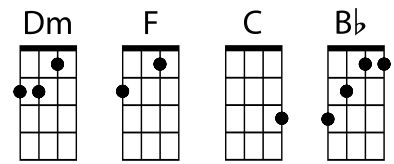

# Little Lion Man - Mumford and Sons

Intro: [Dm] [Dm] [F] [F] x2

[Dm]/Weep for yourself my man, you'll /never be what is in your [F]/ heart/  
[Dm]/Weep little lion man, you're/not as brave as you were at the[F]/ start/  
[C] Rate yourself and rape yourself, [Bb] take all the courage you have  
[F] Left, [C] Wasted on the fixing all the  
[Bb] Problems that you made in your own [F] head

But it was [Dm]/ not your [Bb]/ fault but [F]/ mine  
And it was [Dm]/ your heart [Bb]/ on the [F]/ line  
I really [Dm]/ fucked it [Bb]/ up this [F]/ time...  
Didn't I my [C]/ dear...didn't I my [F] dear [F] [Dm] [Dm] [F] [F]

[Dm] Tremble for yourself my man,  
You know that you have seen this all [F] before  
[Dm] Tremble little lion man, you'll never settle any of your [F] scores  
[C] Your grace is wasted in your face, your [Bb] boldness stands alone  
Among the [F] wreck, [C] now learn from your mother else  
[Bb] Spend the days biting your own [F] neck

But it was [Dm]/ not your [Bb]/ fault but [F] mine  
And it was [Dm] your heart [Bb] on the [F] line  
I really [Dm] fucked it [Bb] up this [F] time  
Didn't I my [C] dear, didn't I my [F] dear..

**(Repeat last chorus with no chords) [F]/**