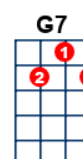

[F] I'd love to [D7] get you, on a [Gm7] slow boat to [E7] China,
[F] All to my[A7] self a[Gm7]lone. [D7]
[Gm7] Get you to [E7] keep you in my [F] arms ever[D7] more,
[G7] Leave all your lovers
Weeping [C7] on the faraway [Caug] shore.

[F] Out on the [D7] briny, With the [Gm7] moon big and [E7] shiny,
[F] Melting your [A7] heart of [Gm7] stone. [D7]
[Gm7] I'd love to [Bbm] get you
On a [F] slow boat to [D7] China,
[G7] All to my[C7] self a[F]lone.

[F] I'd love to [D7] get you
On a [Gm7] slow boat to [E7] China,
[F] All to my[A7] self a[Gm7]lone. [D7]
A [Gm7] twist of the [E7] rudder and a [F] rip in the [D7] sail,
[G7] drifting and dreaming,
Honey [C7] throw the compass [Caug] over the rail

[F] Out on the [D7] ocean, far from [Gm7] all the comm[E7]otion,
[F] Melting your [A7] heart of [Gm7] stone. [D7]
[Gm7] I'd love to [Bbm] get you, on a [F] slow boat to [D7] China,
[G7] All to my[C7] self a[F]lone.