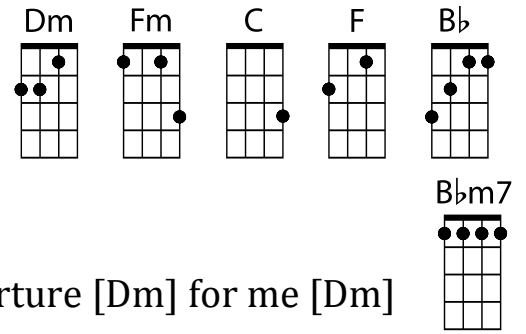

Shake the Disease - Depeche Mode

Intro: [Dm]Oh oh [Fm]Oh [Dm]Oh oh oh oh x2

I'm not [Dm]going [C]down on my [F] knees

begging [Bb] you to ado[Dm]re me [Dm]

Can't you [Dm] see it's [C] mise[F] ry and [Bb] torture [Dm] for me [Dm]